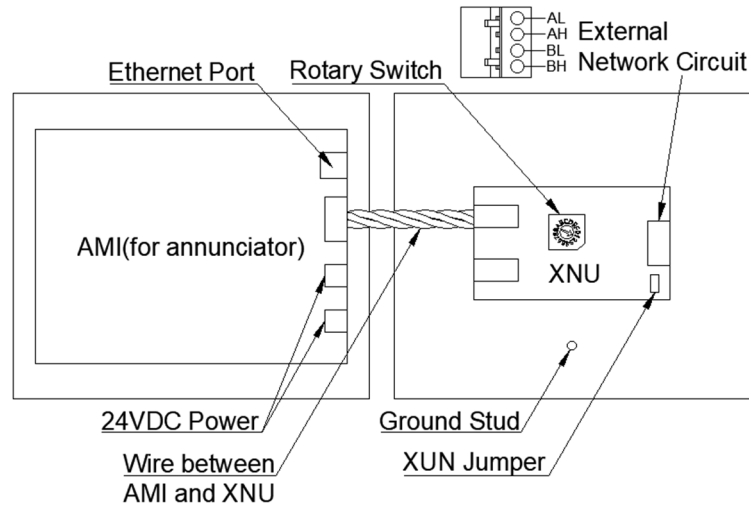

Remote Annunciator FW123(R)/FW123(DG)

DESCRIPTION

The FW123(R) and FW123(DG) are Remote LCD Annunciators UL/ULC listed according to UL 864 and ULC- S527 for Fire Alarm Systems for indoor use. These annunciators have a 7" color 800×480 resolutions LCD, 6 auxiliary function keys, and 9 LED indicators making it the most intuitive fire-alarm user interface. In total, up to 110 annunciators or 110 panels can be connected to the FW105/FW106/FW106S FACP via CAN bus in Class B to form a fire emergency detection and notification network system.

ATTENTION

Products must be installed per the National Fire Alarm Code, NFPA 72, CAN / ULC-S524, and/or National Electrical Code, depending on the country of the installation. Check the information on equipment used in the system from other manufacturers for instructions and restrictions. The detector should never be installed in the following places: where there is a lot of exhaust gas, kitchens, near fireplaces, boilers, etc. Smoke detectors should not be used with detector guards unless the suit has been evaluated and approved for this case.

INSTALLATION

The cabinet can be surface-mounted or flush-mounted. The mounting space is shown in the figure below.

SPECIFICATIONS

Operating Voltage	24VDC (Powered by Panel Aux. output)
Standby Current	170mA
Alarm Current	173mA
Operating Temperature	32°F to 120°F (0°C to 49°C)
Operating Humidity	Up to 93% @ 90°F (32°C)
Weight	102.3 oz (2.9kg)
Color	Red / Dark Gray
Location	Indoor dry