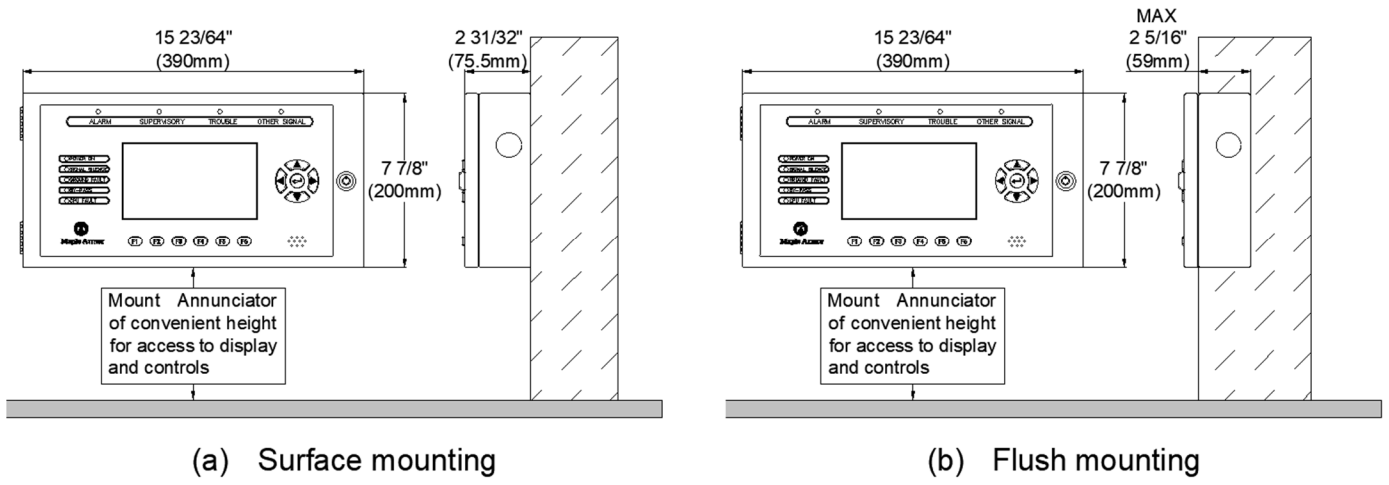

INSTALLATION

The cabinet can be surface-mounted or flush-mounted. The mounting space is shown in the figure below.

SPECIFICATIONS

Operating Voltage	24VDC (Powered by Panel Aux. output)
Standby Current	170mA
Alarm Current	173mA
Operating Temperature	32°F to 120°F (0°C to 49°C)
Operating Humidity	Up to 93% @ 90°F (32°C)
Weight	102.3 oz (2.9kg)
Color	Red / Dark Gray
Location	Indoor dry